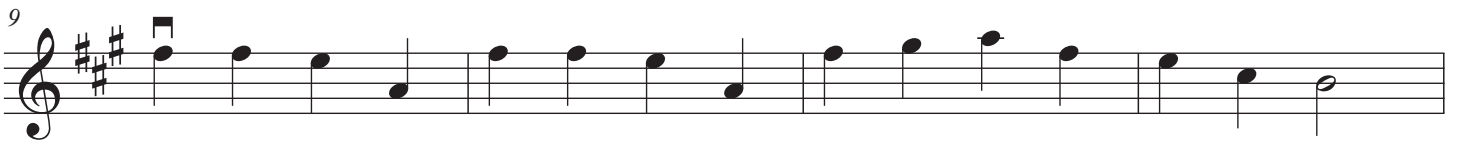

Songs for June 1 Concert

Allegro (#8 in Suzuki Book 1)

Go Tell Aunt Rhody (#4 in Suzuki Book 1)

Twinkle, Twinkle Little Star (#1 in Suzuki Book 1)

29

Musical notation for measures 29-32. The key signature is D major (two sharps) and the time signature is 4/4. The melody consists of quarter and eighth notes.

33

Musical notation for measures 33-36. The key signature is D major (two sharps) and the time signature is 4/4. The melody consists of quarter and eighth notes.

37

Musical notation for measures 37-40. The key signature is D major (two sharps) and the time signature is 4/4. The melody consists of quarter and eighth notes, ending with a double bar line.